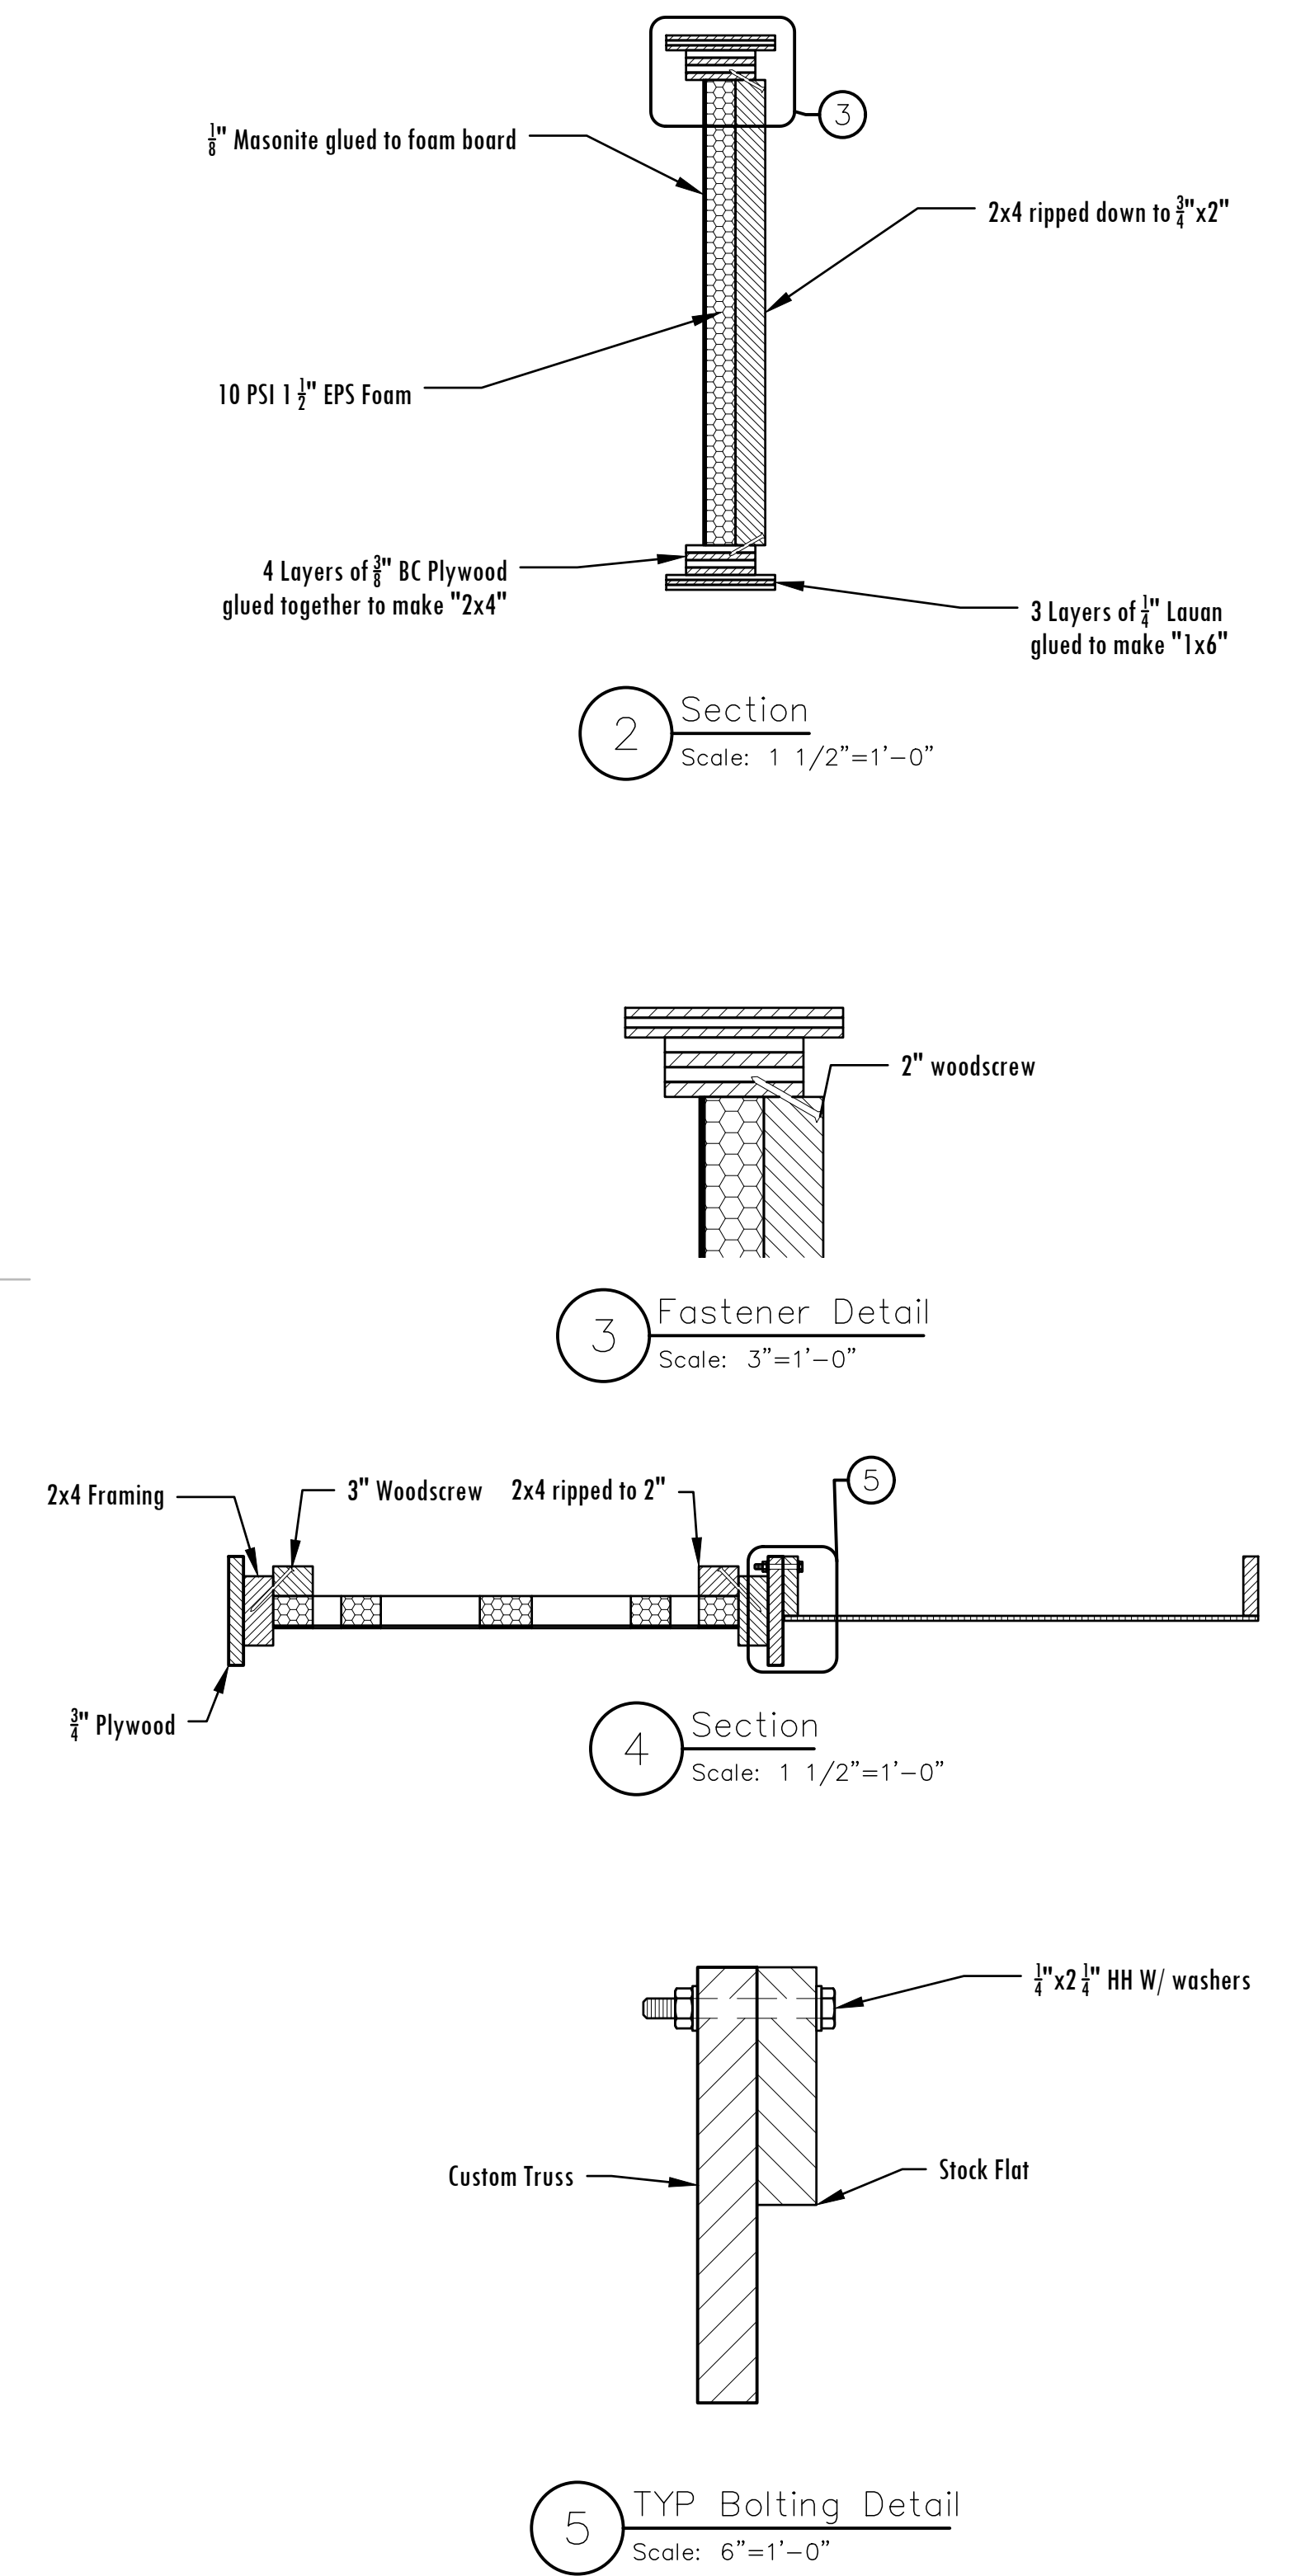

1 D.S. Portal Front View
Scale: 1/2"=1'-0"

Notes:

- 1) Vertical 2x4's in truss ripped down to 2" to hide behind foam.
- 2) Rigging Specifications on T2.

University of Cincinnati College-Conservatory of Music	
ONCE ON THIS ISLAND	Venue: PCT
Project: D.S. Portal Overview	Director: Torie Wiggins Designer: Mark Halpin TD: Lukas Hummeldorf ATD: Benji Lookatch Head Carp: Willow Heichel
Drafter: Benji Lookatch	Date: Feb. 6, 24 2:05 PM
Scale: As Noted	Sheet: T1